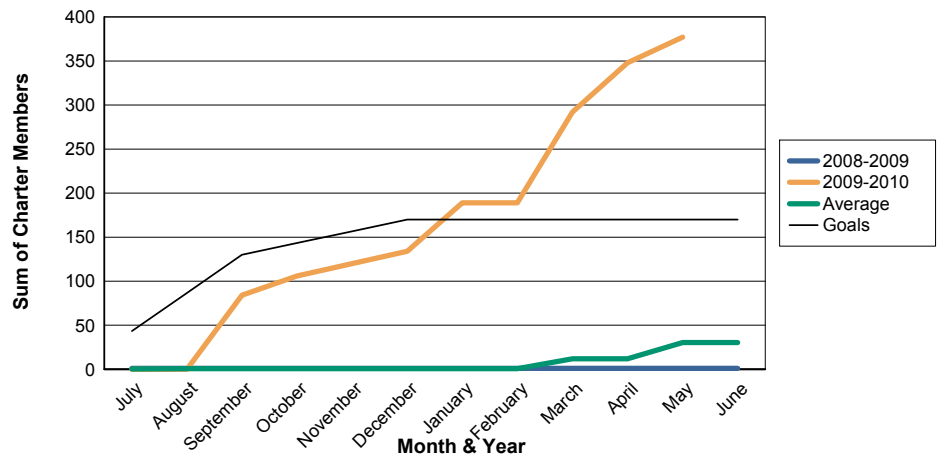

Sum of Charter Members/ Month & Year

For District 324D5