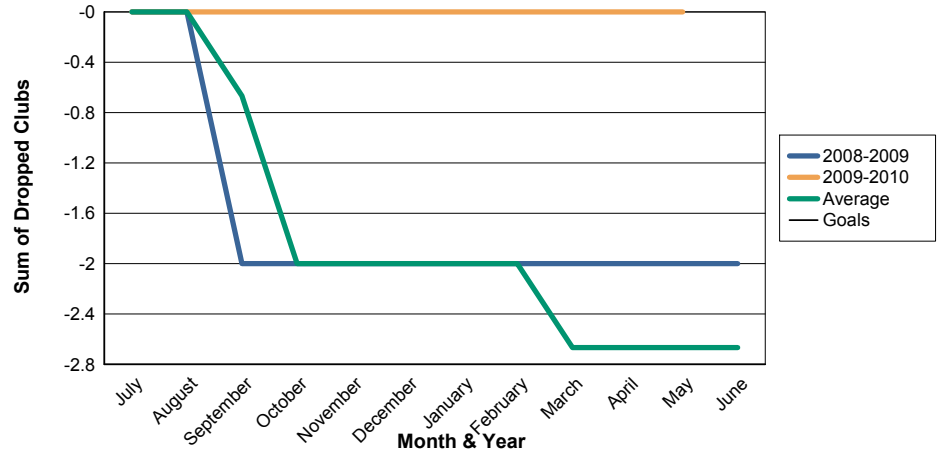

3 Year Comparisons for GMT Constitutional Area 6

By GMT District

As of May 2010

Sum of New Clubs/ Month & Year

For District 324D5

Sum of Dropped Clubs/ Month & Year

For District 324D5

Sum of Net Clubs/ Month & Year