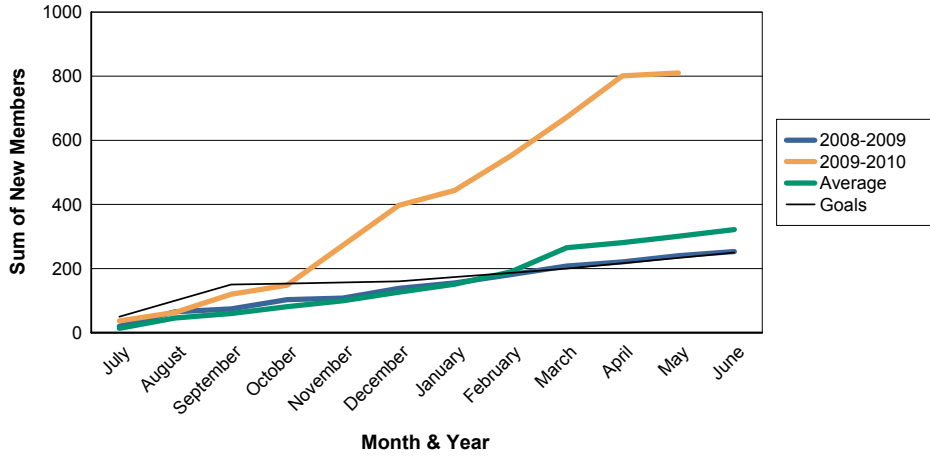

For District 324D5

Sum of Charter Members/ Month & Year

For District 324D5

3 Year Comparisons for GMT Constitutional Area 6

By GMT District

As of May 2010

Sum of New Members/ Month & Year

For District 324D5