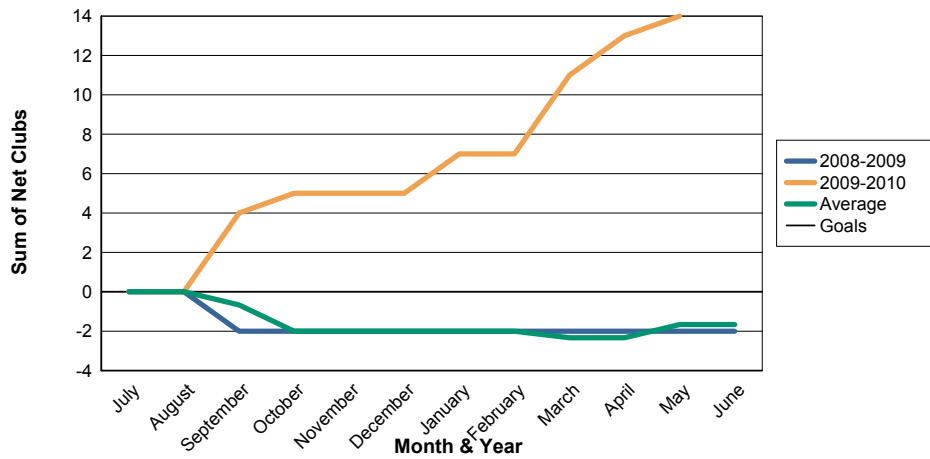

Sum of Net Clubs/ Month & Year

For District 324D5