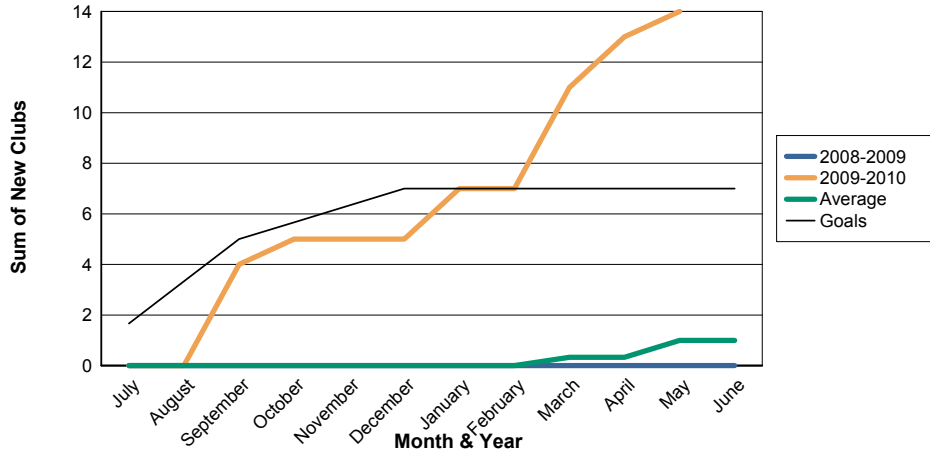

3 Year Comparisons for GMT Constitutional Area 6

By GMT District

As of May 2010

Sum of New Clubs/ Month & Year

For District 324D5

Sum of Dropped Clubs/ Month & Year

For District 324D5

Sum of Net Clubs/ Month & Year