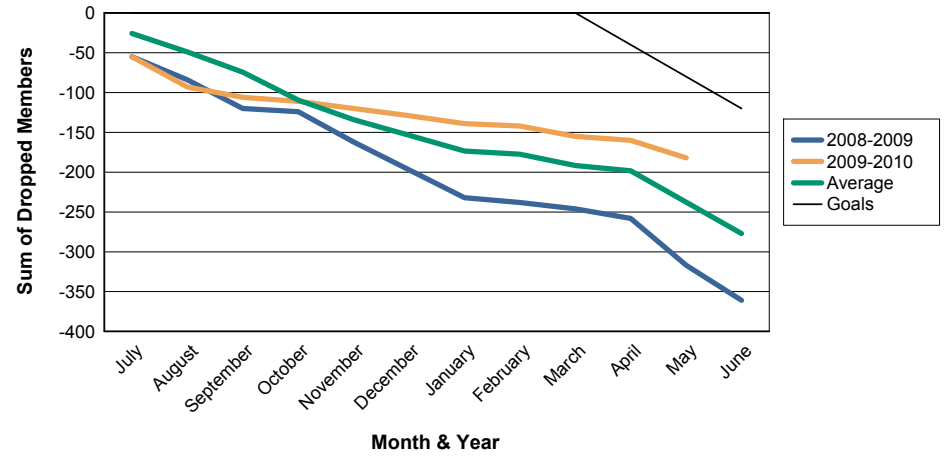

Sum of Dropped Members/ Month & Year

For District 324D5